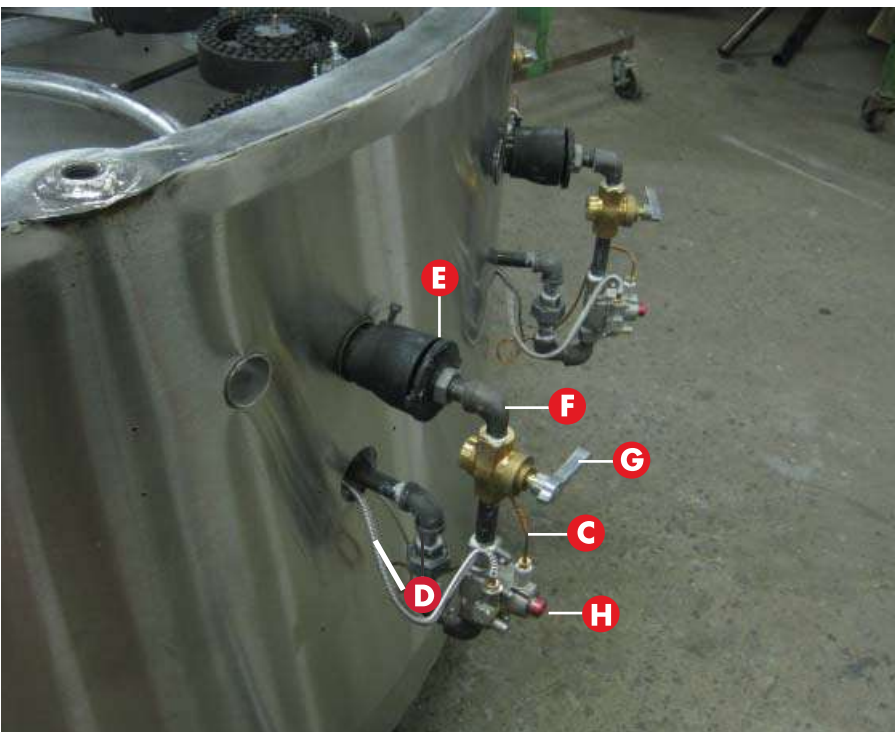

- E. 226110* Air Mixer Assmby Nat
- 226111* Air Mixer Assmby LP
- F. 226526 90 Deg. Street Elbow
- G. 226102F 3/8 Brass Gas Valve
- H. 249011 Pilot Safety Valve

* includes body, disc, set screw, hex nut, threaded nipple & brass orifice.