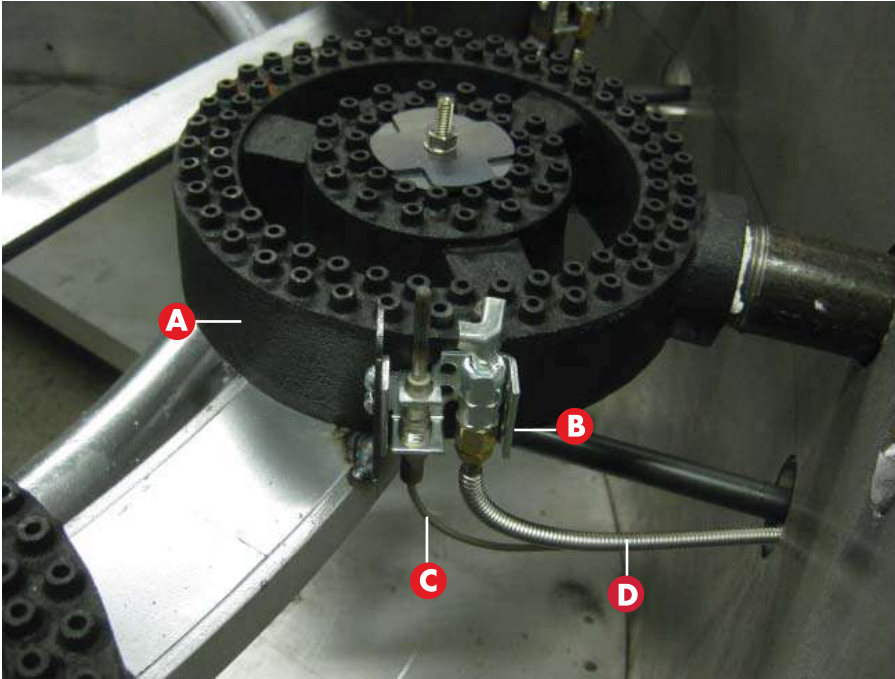

## Gas Parts Breakdown for Large MBR Units MBR-48, MBR-60, MBR-72 & MBR-84

- A. 226130 2 Ring Burner
- B. 252239 Safety Pilot Nat Gas  
252239-1 Safety Pilot LP Gas
- C. 252238 H.D. Thermocouple
- D. 226224 24" Flex. Pilot Tubing

\* includes body, disc, set screw, hex nut, threaded nipple & brass orifice.