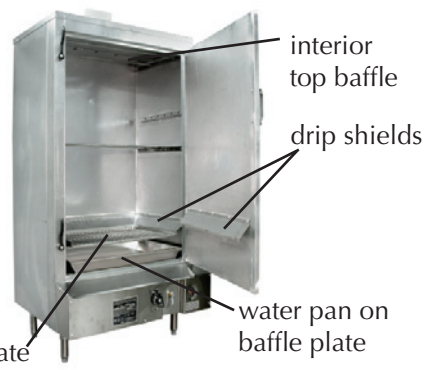

SMOKEHOUSE PARTS

Smokehouse parts

no.	size/description
249006	36" thermocouple
249011	3/8" NPT Safety, pilot out, TS11K
226102F	3/8" x 3/8" Main gas valve
249007	FDO Thermostat with knob
249008	Thermostat knob only
249047	Universal Gas Pressure Regulator
226224	24" x 1/4" compression pilot tubing

Smokehouse Safety Pilot Parts

no.	description
249012	SM safety pilot burner, natural
249009	SM safety pilot burner, propane
249006	36" thermocouple

Smokehouse Burner System

part description	SM-24		SM-30		SM-36	
	part no.	qt'y req'd	part no.	qt'y req'd	part no.	qt'y req'd
runner orifice, nat.	245140*	1	245142*	1	245144*	1
runner orifice, Propane	245141*	1	245143*	1	245146*	1
burner orifice nat/propane	244255-3	3	244255-4	4	244255-5	5
burner assembly	245220	1	245225	1	245230	1
no. of burners per assembly	3		4		5	

* specify male or female thread

Smokehouse Interior Part

part description	SM-24		SM-30		SM-36	
	part no.	size	part no.	size	part no.	size
s/s water pan	248620	18" x 20"	248625	20" x 24"	248630	20" x 30"
safety grate	244320	14 3/4" x 18 1/2"	244325	21" x 18 1/2"	244330	27" x 18 1/2"
baffle plate	244020	18" x 17"	244025	18" x 23"	244030	18" x 29"
interior top baffle	248553	21 3/8" x 17 1/4"	248556	21 3/8" x 22 7/8"	248559	21 3/8" x 22 7/8"
drip shields	248720	n/a	248725	n/a	248730	n/a