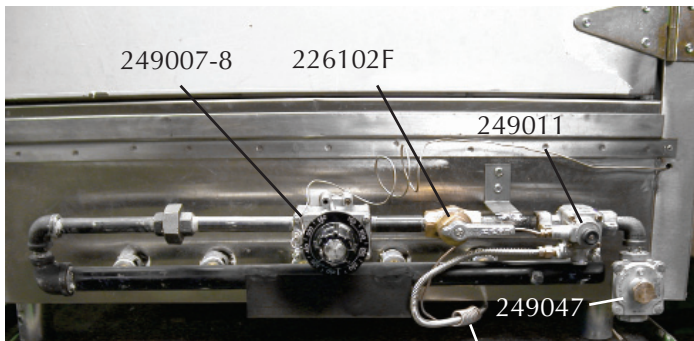

SMOKEHOUSE PARTS

Smokehouse parts

no.	size/description
249006	36" thermocouple
249011	3/8" NPT Safety, pilot out, TS11K
226102F	3/8" x 3/8" Main gas valve
249007	FDO Thermostat with knob
249008	Thermostat knob only
249047	Universal Gas Pressure Regulator
226224	24" x 1/4" compression pilot tubing

Smokehouse Safety Pilot Parts

no.	description
249012	SM safety pilot burner, natural
249009	SM safety pilot burner, propane
249006	36" thermocouple

Smokehouse Burner System

part description	SM-24		SM-30		SM-36	
	part no.	qt'y req'd	part no.	qt'y req'd	part no.	qt'y req'd
runner orifice, nat.	245140*	1	245142*	1	245144*	1
runner orifice, Propane	245141*	1	245143*	1	245146*	1
burner orifice nat/propane	244255-3	3	244255-4	4	244255-5	5
burner assembly	245220	1	245225	1	245230	1
no. of burners per assembly	3		4		5	

* specify male or female thread

Smokehouse Interior Part

part description	SM-24		SM-30		SM-36	
	part no.	size	part no.	size	part no.	size
s/s water pan	248620	18" x 20"	248625	20" x 24"	248630	20" x 30"
safety grate	244320	14 3/4" x 18 1/2"	244325	21" x 18 1/2"	244330	27" x 18 1/2"
baffle plate	244020	18" x 17"	244025	18" x 23"	244030	18" x 29"
interior top baffle	248553	21 3/8" x 17 1/4"	248556	21 3/8" x 22 7/8"	248559	21 3/8" x 22 7/8"
drip shields	248720	n/a	248725	n/a	248730	n/a