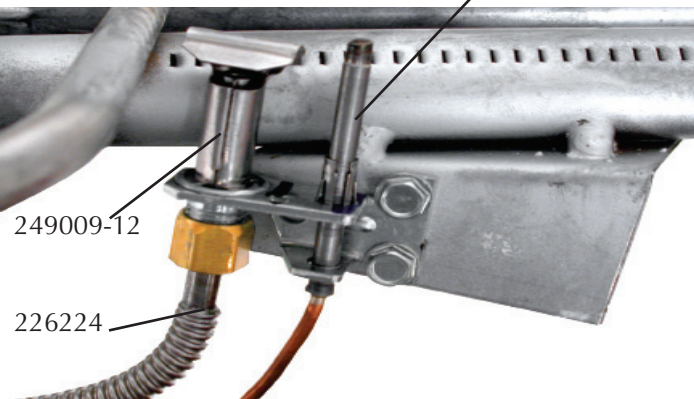

SMOKEHOUSE PARTS

Smokehouse parts

no.	size/description
249006	36" thermocouple
249011	3/8" NPT Safety, pilot out, TS11K
226102F	3/8" x 3/8" Main gas valve
249007	FDO Thermostat with knob
249008	Thermostat knob only
249047	Universal Gas Pressure Regulator
226224	24" x 1/4" compression pilot tubing

Smokehouse Safety Pilot Parts

no.	description
249012	SM safety pilot burner, natural
249009	SM safety pilot burner, propane
249006	36" thermocouple

Smokehouse Burner System

part description	SM-24		SM-30		SM-36	
	part no.	qt'y req'd	part no.	qt'y req'd	part no.	qt'y req'd
runner orifice, nat.	245140*	1	245142*	1	245144*	1
runner orifice, Propane	245141*	1	245143*	1	245146*	1
burner orifice nat/propane	244255-3	3	244255-4	4	244255-5	5
burner assembly	245220	1	245225	1	245230	1
no. of burners per assembly	3		4		5	

* specify male or female thread

Smokehouse Interior Part

part description	SM-24		SM-30		SM-36	
	part no.	size	part no.	size	part no.	size
s/s water pan	248620	18" x 20"	248625	20" x 24"	248630	20" x 30"
safety grate	244320	14 3/4" x 18 1/2"	244325	21" x 18 1/2"	244330	27" x 18 1/2"
baffle plate	244020	18" x 17"	244025	18" x 23"	244030	18" x 29"
interior top baffle	248553	21 3/8" x 17 1/4"	248556	21 3/8" x 22 7/8"	248559	21 3/8" x 22 7/8"
drip shields	248720	n/a	248725	n/a	248730	n/a