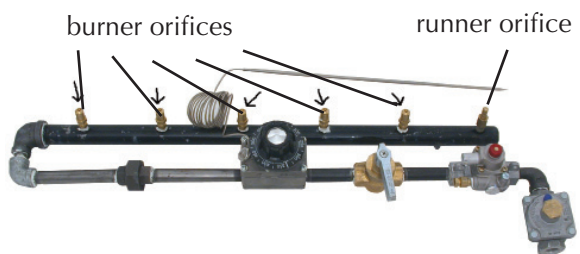

SMOKEHOUSE PARTS

Smokehouse parts

no.	size/description
249006	36" thermocouple
249011	3/8" NPT Safety, pilot out, TS11K
226102F	3/8" x 3/8" Main gas valve
249007	FDO Thermostat with knob
249008	Thermostat knob only
249047	Universal Gas Pressure Regulator
226224	24" x 1/4" compression pilot tubing

Smokehouse Safety Pilot Parts

no.	description
249012	SM safety pilot burner, natural
249009	SM safety pilot burner, propane
249006	36" thermocouple

Smokehouse Burner System

part description	SM-24		SM-30		SM-36	
	part no.	qt'y req'd	part no.	qt'y req'd	part no.	qt'y req'd
runner orifice, nat.	245140*	1	245142*	1	245144*	1
runner orifice, Propane	245141*	1	245143*	1	245146*	1
burner orifice nat/propane	244255-3	3	244255-4	4	244255-5	5
burner assembly	245220	1	245225	1	245230	1
no. of burners per assembly	3		4		5	

* specify male or female thread

Smokehouse Interior Part

part description	SM-24		SM-30		SM-36	
	part no.	size	part no.	size	part no.	size
s/s water pan	248620	18" x 20"	248625	20" x 24"	248630	20" x 30"
safety grate	244320	14 3/4" x 18 1/2"	244325	21" x 18 1/2"	244330	27" x 18 1/2"
baffle plate	244020	18" x 17"	244025	18" x 23"	244030	18" x 29"
interior top baffle	248553	21 3/8" x 17 1/4"	248556	21 3/8" x 22 7/8"	248559	21 3/8" x 22 7/8"
drip shields	248720	n/a	248725	n/a	248730	n/a

PARTS