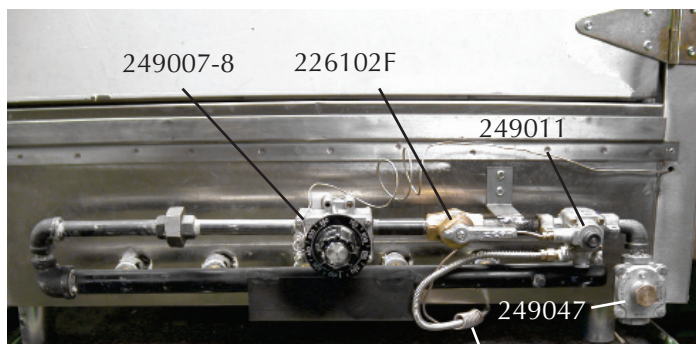

SMOKEHOUSE PARTS

Smokehouse parts

no.	size/description
249006	36" thermocouple
249011	3/8" NPT Safety, pilot out, TS11K
226102F	3/8" x 3/8" Main gas valve
249007	FDO Thermostat with knob
249008	Thermostat knob only
249047	Universal Gas Pressure Regulator
226224	24" x 1/4" compression pilot tubing

Smokehouse Safety Pilot Parts

no.	description
249012	SM safety pilot burner, natural
249009	SM safety pilot burner, propane
249006	36" thermocouple

Smokehouse Burner System

part description	SM-24		SM-30		SM-36	
	part no.	qt'y req'd	part no.	qt'y req'd	part no.	qt'y req'd
runner orifice, nat.	245140*	1	245142*	1	245144*	1
runner orifice, Propane	245141*	1	245143*	1	245146*	1
burner orifice nat/propane	244255-3	3	244255-4	4	244255-5	5
burner assembly	245220	1	245225	1	245230	1
no. of burners per assembly	3		4		5	

* specify male or female thread

Smokehouse Interior Part

part description	SM-24		SM-30		SM-36	
	part no.	size	part no.	size	part no.	size
s/s water pan	248620	18" x 20"	248625	20" x 24"	248630	20" x 30"
safety grate	244320	14 3/4" x 18 1/2"	244325	21" x 18 1/2"	244330	27" x 18 1/2"
baffle plate	244020	18" x 17"	244025	18" x 23"	244030	18" x 29"
interior top baffle	248553	21 3/8" x 17 1/4"	248556	21 3/8" x 22 7/8"	248559	21 3/8" x 22 7/8"
drip shields	248720	n/a	248725	n/a	248730	n/a