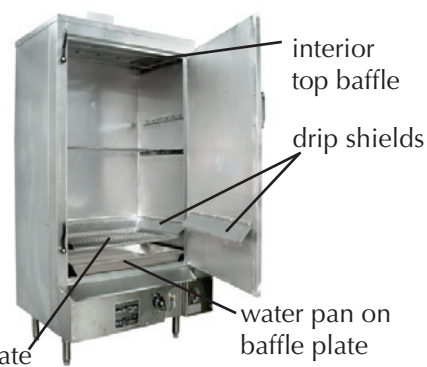

SMOKEHOUSE PARTS

Smokehouse parts

no.	size/description
249006	36" thermocouple
249011	3/8" NPT Safety, pilot out, TS11K
226102F	3/8" x 3/8" Main gas valve
249007	FDO Thermostat with knob
249008	Thermostat knob only
249047	Universal Gas Pressure Regulator
226224	24" x 1/4" compression pilot tubing

Smokehouse Safety Pilot Parts

no.	description
249012	SM safety pilot burner, natural
249009	SM safety pilot burner, propane
249006	36" thermocouple

Smokehouse Burner System

part description	SM-24		SM-30		SM-36	
	part no.	qt'y req'd	part no.	qt'y req'd	part no.	qt'y req'd
runner orifice, nat.	245140*	1	245142*	1	245144*	1
runner orifice, Propane	245141*	1	245143*	1	245146*	1
burner orifice nat/propane	244255-3	3	244255-4	4	244255-5	5
burner assembly	245220	1	245225	1	245230	1
no. of burners per assembly	3		4		5	

* specify male or female thread

Smokehouse Interior Part

part description	SM-24		SM-30		SM-36	
	part no.	size	part no.	size	part no.	size
s/s water pan	248620	18" x 20"	248625	20" x 24"	248630	20" x 30"
safety grate	244320	14 3/4" x 18 1/2"	244325	21" x 18 1/2"	244330	27" x 18 1/2"
baffle plate	244020	18" x 17"	244025	18" x 23"	244030	18" x 29"
interior top baffle	248553	21 3/8" x 17 1/4"	248556	21 3/8" x 22 7/8"	248559	21 3/8" x 22 7/8"
drip shields	248720	n/a	248725	n/a	248730	n/a