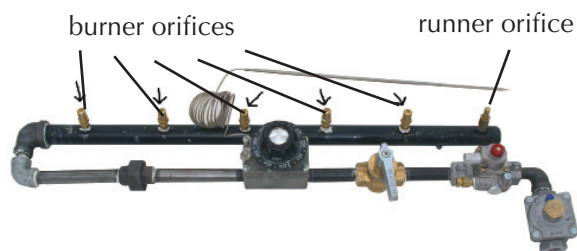

SMOKEHOUSE PARTS

Smokehouse parts

no.	size/description
249006	36" thermocouple
249011	3/8" NPT Safety, pilot out, TS11K
226102F	3/8" x 3/8" Main gas valve
249007	FDO Thermostat with knob
249008	Thermostat knob only
249047	Universal Gas Pressure Regulator
226224	24" x 1/4" compression pilot tubing

Smokehouse Safety Pilot Parts

no.	description
249012	SM safety pilot burner, natural
249009	SM safety pilot burner, propane
249006	36" thermocouple

Smokehouse Burner System

part description	SM-24		SM-30		SM-36	
	part no.	qt'y req'd	part no.	qt'y req'd	part no.	qt'y req'd
runner orifice, nat.	245140*	1	245142*	1	245144*	1
runner orifice, Propane	245141*	1	245143*	1	245146*	1
burner orifice nat/propane	244255-3	3	244255-4	4	244255-5	5
burner assembly	245220	1	245225	1	245230	1
no. of burners per assembly	3		4		5	

* specify male or female thread

Smokehouse Interior Part

part description	SM-24		SM-30		SM-36	
	part no.	size	part no.	size	part no.	size
s/s water pan	248620	18" x 20"	248625	20" x 24"	248630	20" x 30"
safety grate	244320	14 3/4" x 18 1/2"	244325	21" x 18 1/2"	244330	27" x 18 1/2"
baffle plate	244020	18" x 17"	244025	18" x 23"	244030	18" x 29"
interior top baffle	248553	21 3/8" x 17 1/4"	248556	21 3/8" x 22 7/8"	248559	21 3/8" x 22 7/8"
drip shields	248720	n/a	248725	n/a	248730	n/a