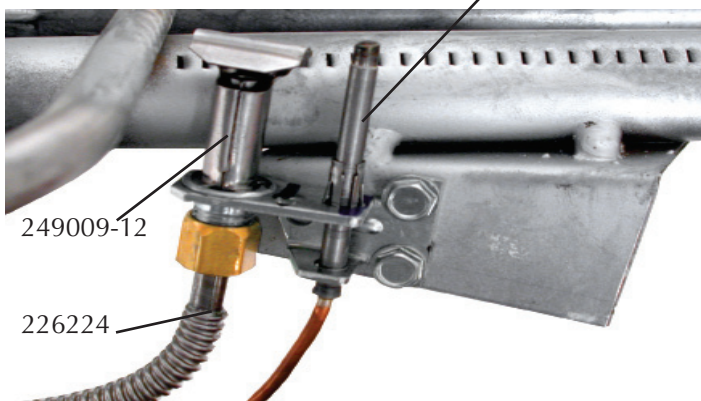

SMOKEHOUSE PARTS

Smokehouse parts

no.	size/description
249006	36" thermocouple
249011	3/8" NPT Safety, pilot out, TS11K
226102F	3/8" x 3/8" Main gas valve
249007	FDO Thermostat with knob
249008	Thermostat knob only
249047	Universal Gas Pressure Regulator
226224	24" x 1/4" compression pilot tubing

Smokehouse Safety Pilot Parts

no.	description
249012	SM safety pilot burner, natural
249009	SM safety pilot burner, propane
249006	36" thermocouple

Smokehouse Burner System

part description	SM-24		SM-30		SM-36	
	part no.	qt'y req'd	part no.	qt'y req'd	part no.	qt'y req'd
runner orifice, nat.	245140*	1	245142*	1	245144*	1
runner orifice, Propane	245141*	1	245143*	1	245146*	1
burner orifice nat/propane	244255-3	3	244255-4	4	244255-5	5
burner assembly	245220	1	245225	1	245230	1
no. of burners per assembly	3		4		5	

* specify male or female thread

Smokehouse Interior Part

part description	SM-24		SM-30		SM-36	
	part no.	size	part no.	size	part no.	size
s/s water pan	248620	18" x 20"	248625	20" x 24"	248630	20" x 30"
safety grate	244320	14 3/4" x 18 1/2"	244325	21" x 18 1/2"	244330	27" x 18 1/2"
baffle plate	244020	18" x 17"	244025	18" x 23"	244030	18" x 29"
interior top baffle	248553	21 3/8" x 17 1/4"	248556	21 3/8" x 22 7/8"	248559	21 3/8" x 22 7/8"
drip shields	248720	n/a	248725	n/a	248730	n/a