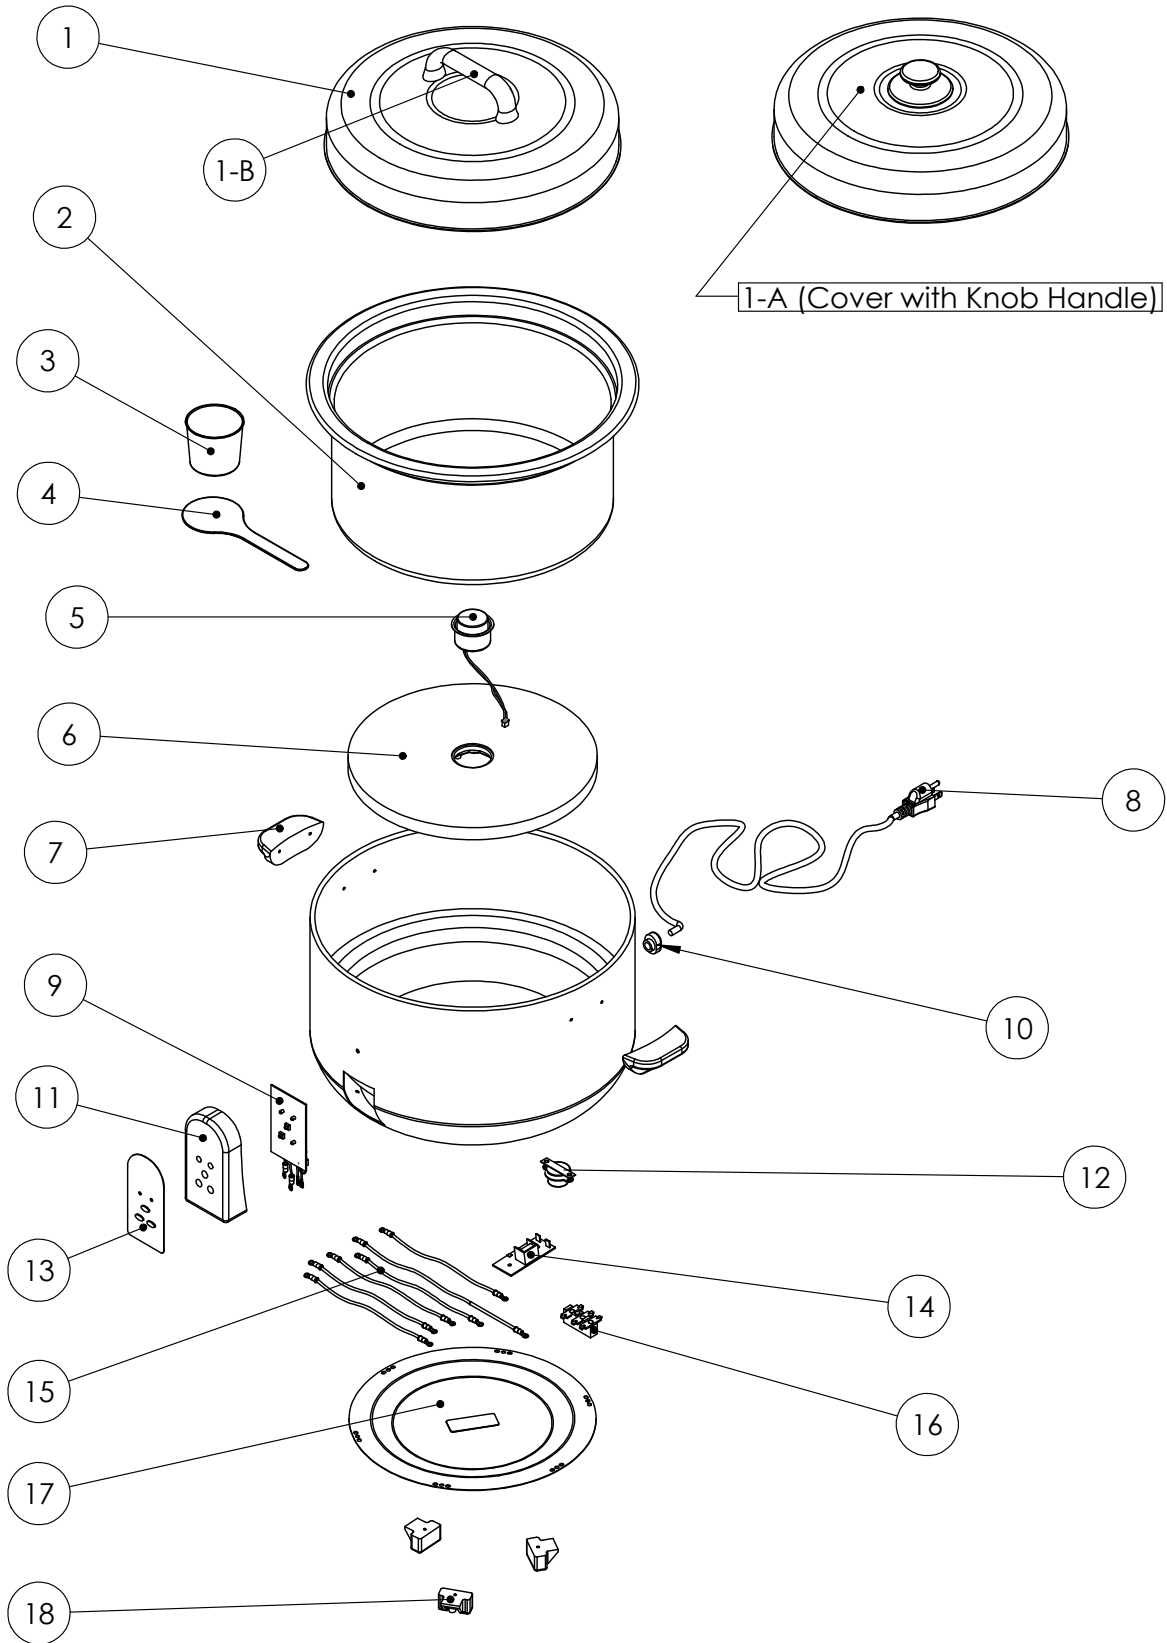

# Parts List

Models: 56822, 56824, 57137, 57138, 57155

<u>ITEM #</u>	<u>QUANTITY</u>	<u>PART #</u>	<u>DESCRIPTION</u>	<u>FITS MODEL #</u>
1	1	56842H	COVER WITH U-SHAPE HANDLE	56822, 56824
	1	57143H	COVER WITH U-SHAPE HANDLE	57137, 57138
	1	57202H	COVER WITH U-SHAPE HANDLE	57155
1-A	1	56842	COVER WITH KNOB HANDLE	56822, 56824
	1	57143	COVER WITH KNOB HANDLE	57137, 57138
1-B	1	57204H	COVER HANDLE ONLY ("U" SHAPE)	56822, 56824, 57137, 57138, 57155
2	1	56815	RICE POT	56816
	1	56844	RICE POT	56822, 56824
	1	57139	RICE POT	57137, 57138
	1	57155P	RICE POT	57155
3	1	58137MC	MEASURING CUP (SMALL)	56822, 56824, 57137, 57138, 56816
	1	56931	MEASURING CUP (MEDIUM)	57155
4	1	57130S	RICE PADDLE (SMALL/MEDIUM)	ALL MODELS
	1	22805	RICE PADDLE (SMALL/MEDIUM)	ALL MODELS
5	1	56834S	SENSOR	56822, 56824, 57137, 57138, 57155
6	1	56822HP	HEATER PLATE (120V)	56822
	1	56824HP	HEATER PLATE (230V)	56824
	1	57137HP	HEATER PLATE (120V)	57137
	1	57138HP	HEATER PLATE (230V)	57138
	1	57155HP	HEATER PLATE (230V)	57155
7	1	56840	JACKET HANDLE	56822, 56824
	1	57142	JACKET HANDLE	57137, 57138
	1	57208	JACKET HANDLE	57155
8	1	56813	CORD & PLUG (120V)	56816
	1	56829	CORD & PLUG (120V)	56822, 57137
	1	57165	CORD & PLUG (230V)	56824, 57138, 57155
9	1	57176	CONTROL BOARD (120V)	56822, 57137
	1	57177	CONTROL BOARD (230V)	56824, 57138, 57155
10	1	56966	STRAIN RELIEF	56822, 56824, 57137, 57138, 57155
11	1	57175	CONTROL BOARD HOUSING	56822, 56824, 57137, 57138, 57155
12	1	56845S	THERMOSTAT	ALL MODELS
13	1	56816-L	HOUSING LABEL	56816
	1	56822-L	HOUSING LABEL	56822
	1	56824-L	HOUSING LABEL	56824
	1	57137-L	HOUSING LABEL	57137
	1	57138-L	HOUSING LABEL	57138
	1	57155-L	HOUSING LABEL	57155
14	1	57179	RELAY	ALL MODELS
15	1	57167	WIRE SET (6 WIRES PER SET)	56822, 56824, 57137, 57138
	1	57169	WIRE SET (8 WIRES PER SET)	57155
16	1	57180	CERAMIC BLOCK	ALL MODELS
17	1	56839BP	BOTTOM PLATE	56822, 56824
	1	57137BP	BOTTOM PLATE	57137, 57138
	1	57155BP	BOTTOM PLATE	57155
18	3	56816FT	FOOT	56816
	3	56839	FOOT	56822, 56824, 57137, 57138
	3	57210	FOOT	57155